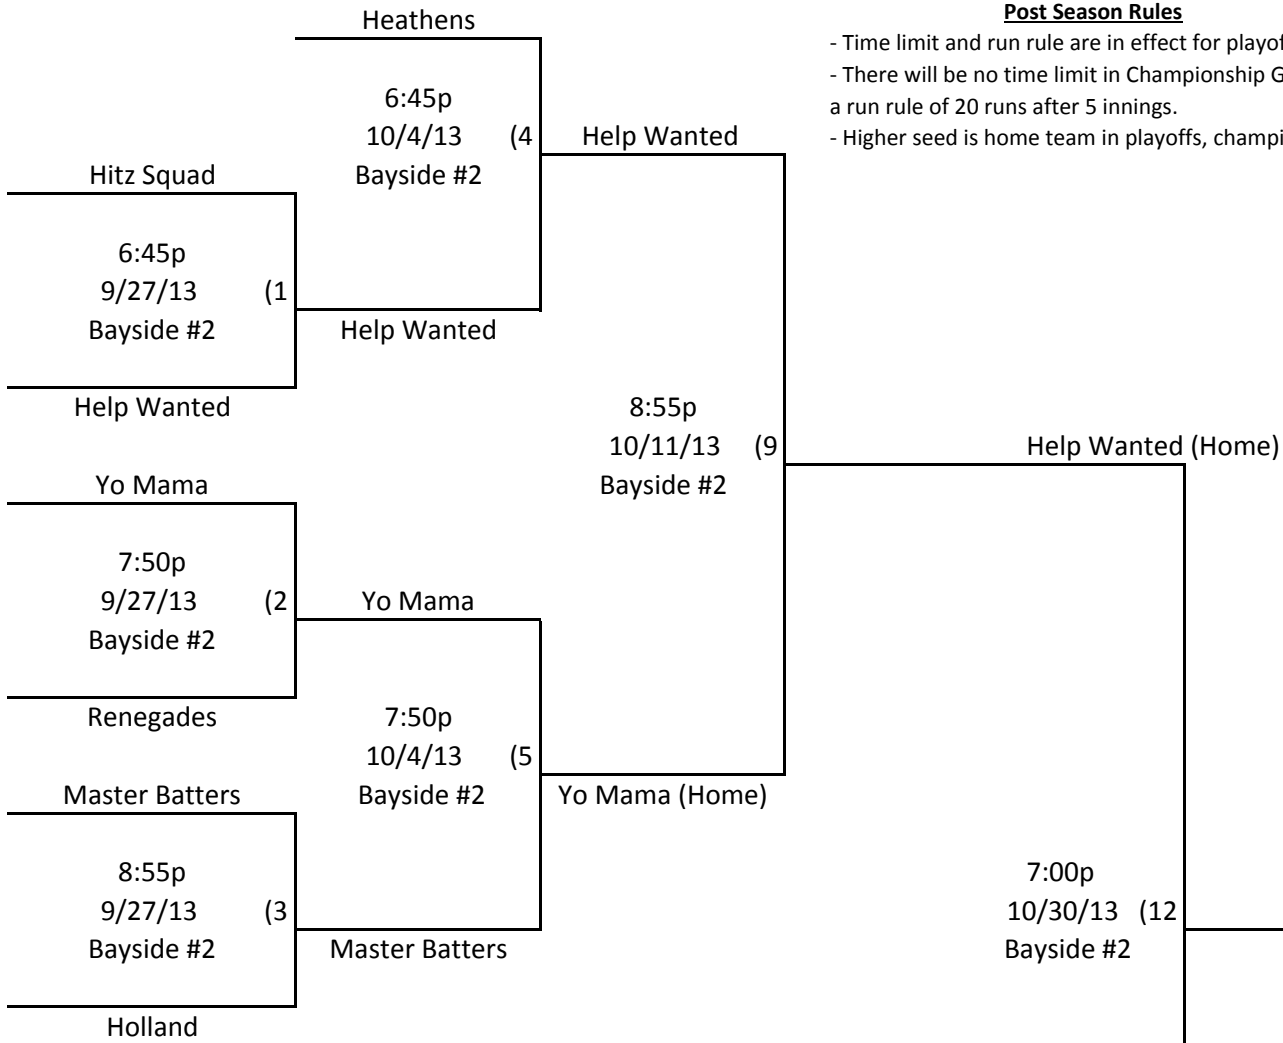

Adult Softball DD6 Summer/Fall 2013 - Playoffs Double Elimination

Winner's Bracket

Post Season Rules

- Time limit and run rule are in effect for playoff games.
- There will be no time limit in Championship Games but there will be a run rule of 20 runs after 5 innings.
- Higher seed is home team in playoffs, championship and "if" games.

Loser's Bracket